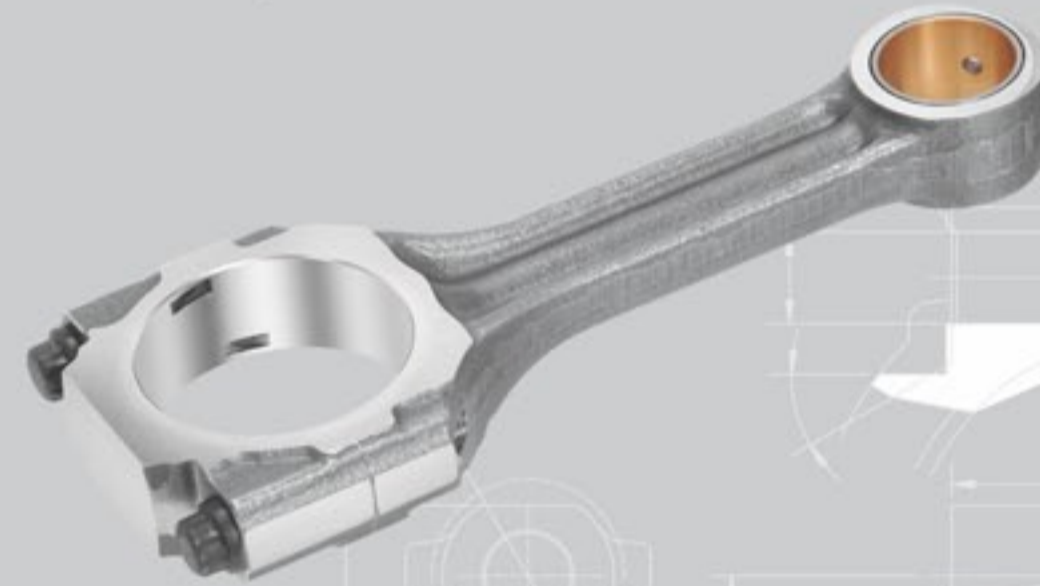

application
LIGHT commercial for
VEHICLES

SUITABLE *for*

- Audi • Mercedes Benz
- Toyota • Fiat
- Nissan • Honda
- Peugeot • Mitsubishi
- Kia

www.powerconnectingrods.com

connecting
the power

application
LIGHT commercial for
VEHICLES