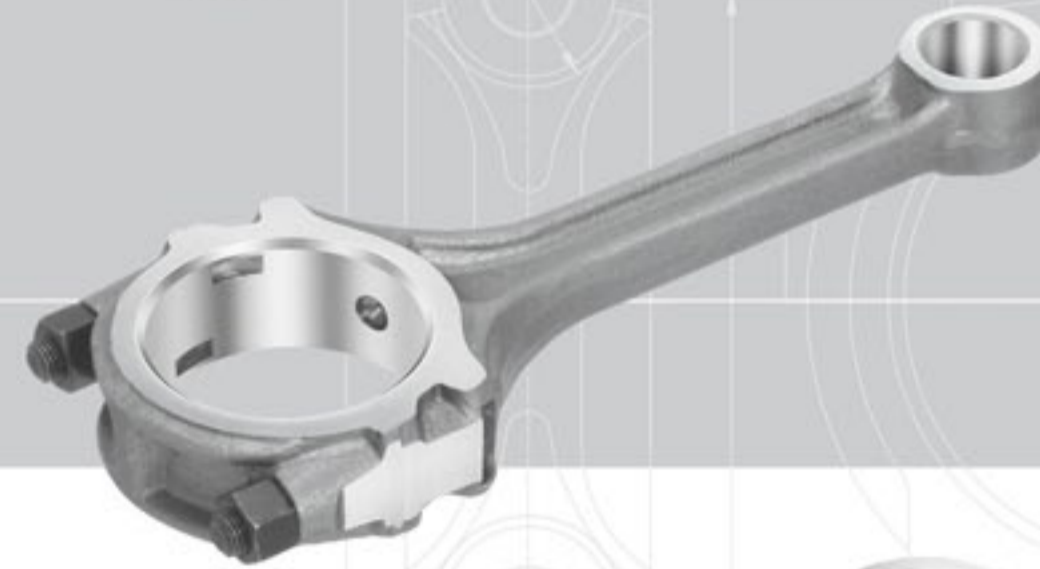

application
LIGHT commercial for
VEHICLES

SUITABLE *for*

- Audi • Mercedes Benz
- Toyota • Fiat
- Nissan • Honda
- Peugeot • Mitsubishi
- Kia

www.powerconnectingrods.com

connecting
the power

application
LIGHT commercial for
VEHICLES